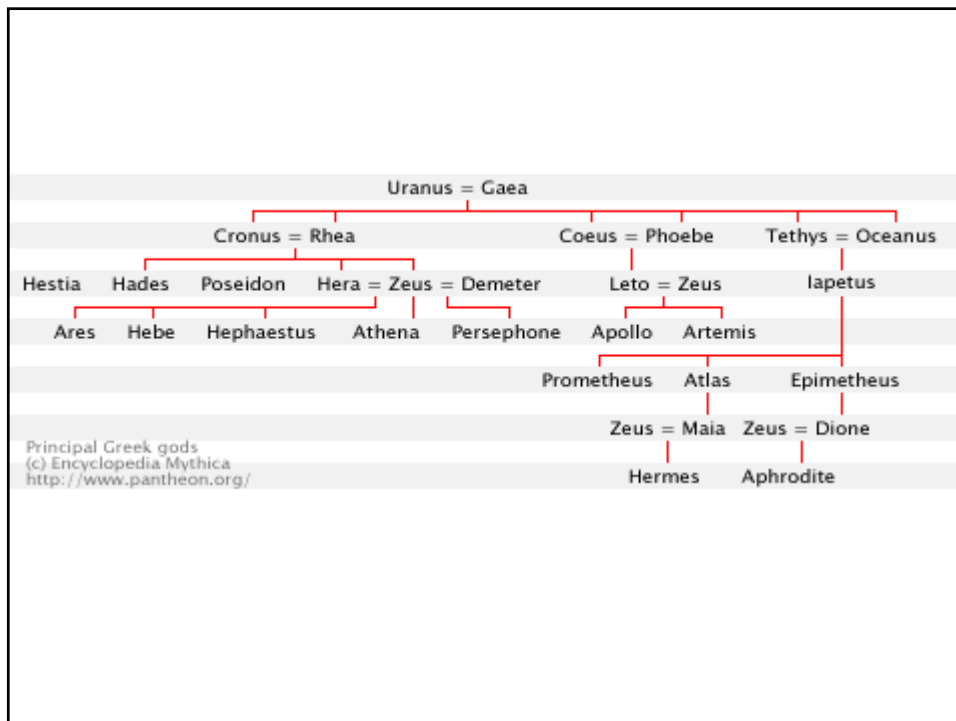

# The Cast

- Titans
  - Prometheus
  - Cronos

## The Cast

- Zeus
  - Supreme ruler – gods & men
  - Lord of the skies
  - Lightning bolts
- Hera
  - Zeus' sister & wife
  - Protector of marriage
  - Inspiration for heroes
  - Jealous